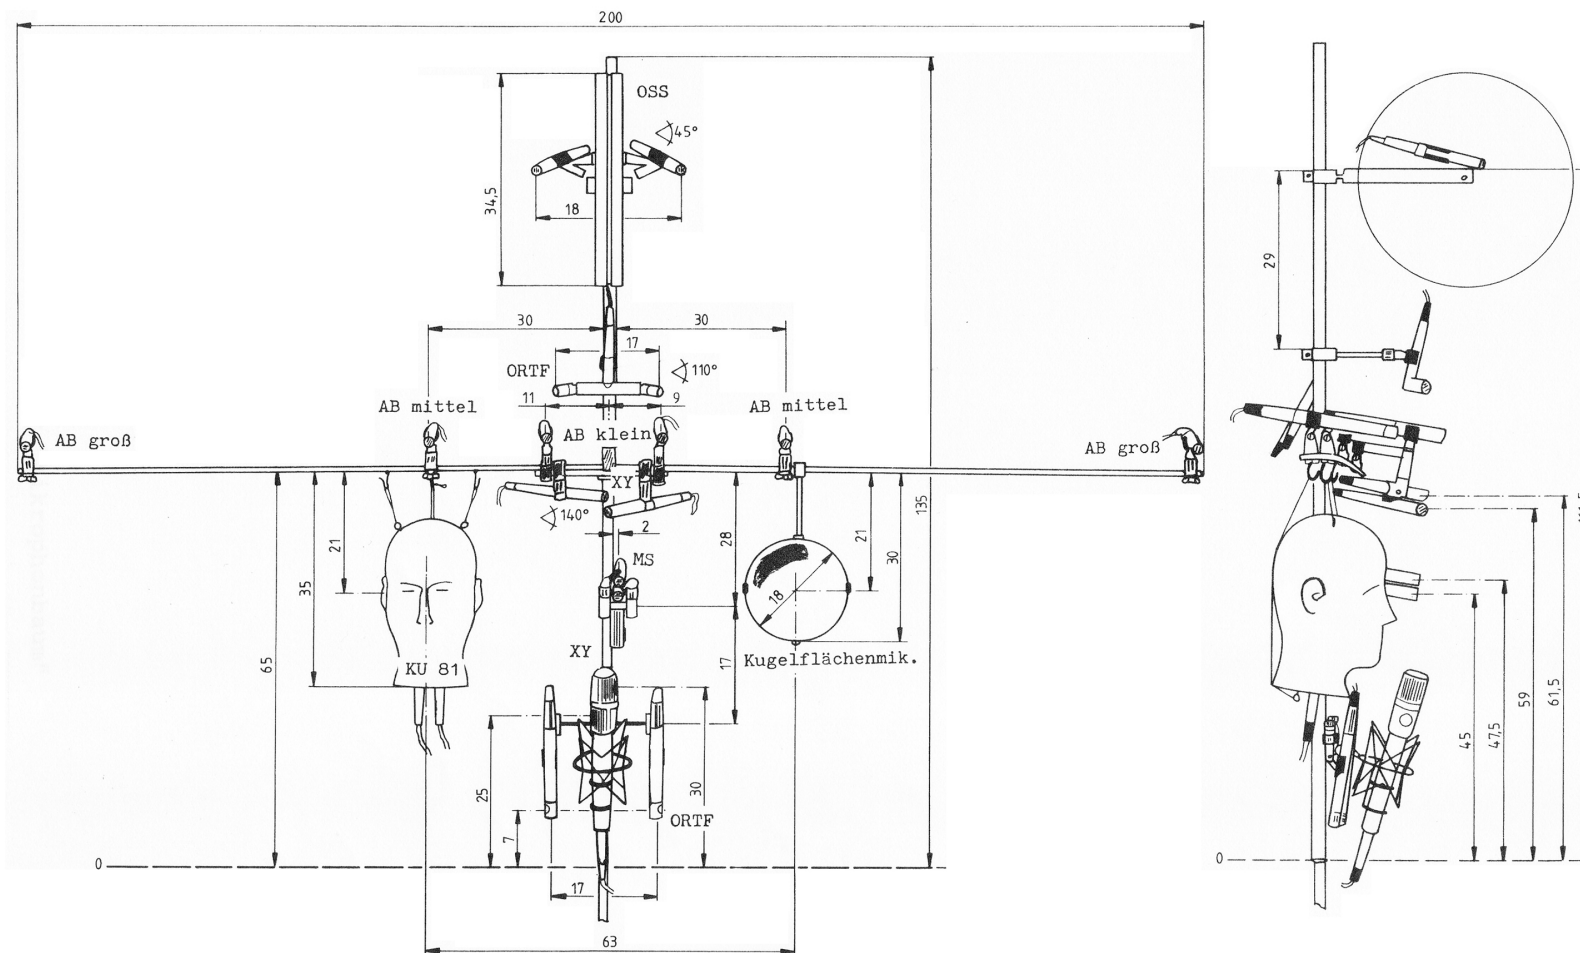

Mic Tree

XY	Schoeps	MK4	Cardioid, 140°
XY	Neumann	SM589	Cardioid, 140°
MS	Schoeps	MK4 / MK8	Cardioid / Figure of 8
AB (200 cm)	Schoeps	MK2S	Omni
AB (60 cm)	Schoeps	MK2S	Omni
AB (20 cm)	Schoeps	MK2S	Omni
ORTF	Schoeps	MK4	Cardioid, 17.5 cm, 110°
ORTF	SONY	C535	Cardioid, 17.5 cm, 110°
OSS	Schoeps	MK2S	Jecklin disk
Dummy Head	Neumann	KU81	Binaural
Sphere Microphone	Schoeps	MK3	Omni, Kugelflächenmikrofon
PZM (200 cm)	Schoeps	BLM3	Boundary *It was not mounted on this tree, placed on 1.5 square meter wooden plates on the seat and side of the microphone tree