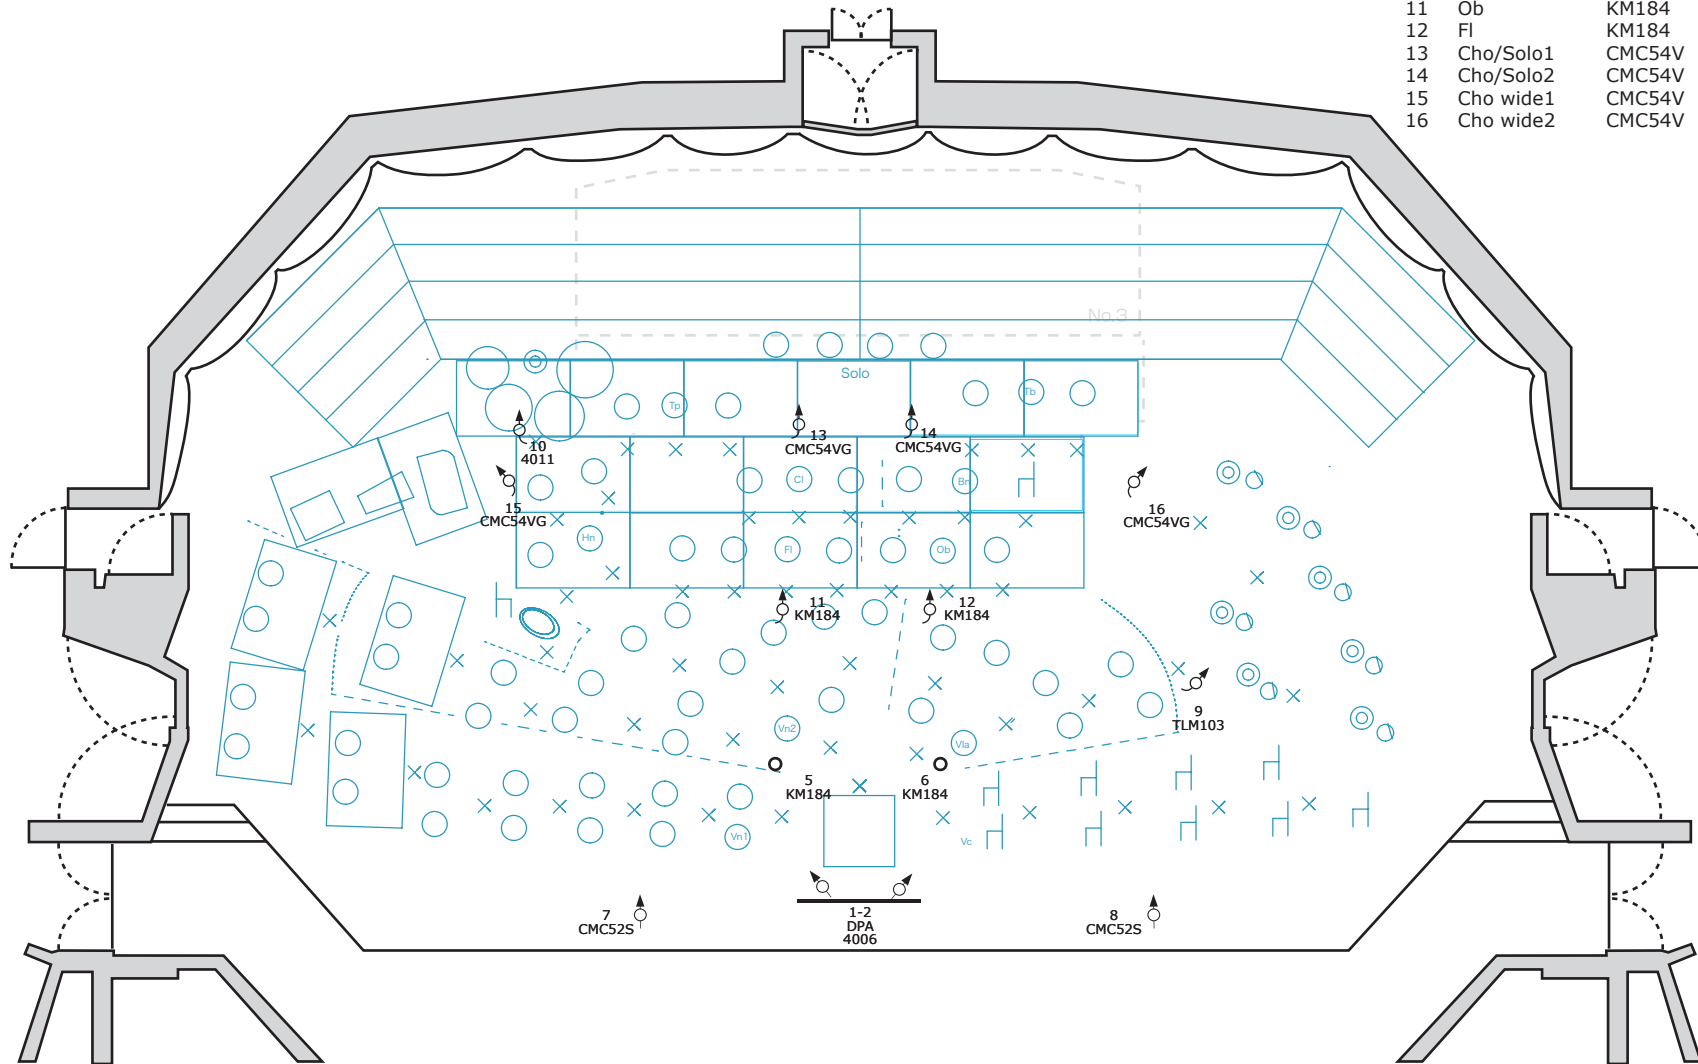

# 20101028 Nagoya University Of Arts Orchestra

- |    |           |         |
|----|-----------|---------|
| 1  | Main.L    | DPA4006 |
| 2  | Main.R    | DPA4006 |
| 3  | Amb.L     | KM184   |
| 4  | Amb.R     | KM184   |
| 5  | Strings.L | KM184   |
| 6  | Strings.R | KM184   |
| 7  | Wide.L    | CMC52S  |
| 8  | Wide.R    | CMC52S  |
| 9  | Kb        | TLM103  |
| 10 | Timp      | DPA4011 |
| 11 | Ob        | KM184   |
| 12 | Fl        | KM184   |
| 13 | Cho/Solo1 | CMC54V  |
| 14 | Cho/Solo2 | CMC54V  |
| 15 | Cho wide1 | CMC54V  |
| 16 | Cho wide2 | CMC54V  |

○  
3  
KM184

○  
4  
KM184