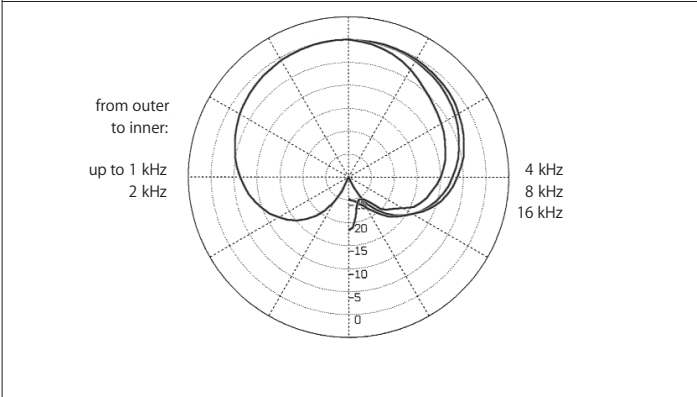

Standard Cardioid

Schoeps MK4

Wide Cardioid

Schoeps MK21

Open Cardioid

Schoeps MK22

Frequency response curve MK 22 + CMC 6

Cardioid (Large Diaflam)

Neumann M149

Frequency response curve M149