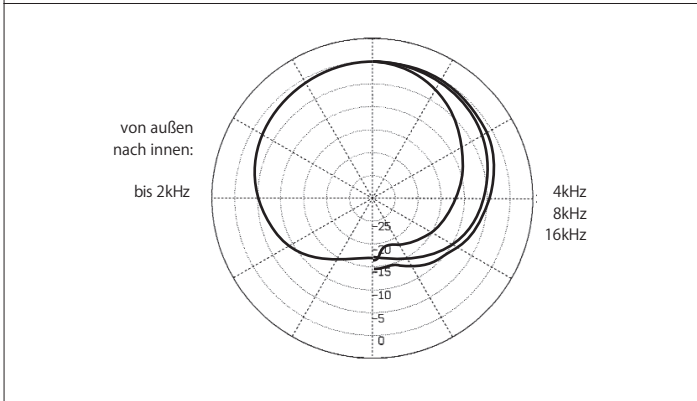

Standard Cardioid

Schoeps MK4

Wide Cardioid

Schoeps MK21

Open Cardioid

Schoeps MK22

Frequency response curve MK 22 + CMC 6

Cardioid (Large Diaflam)

Neumann M149

Frequency response curve M149