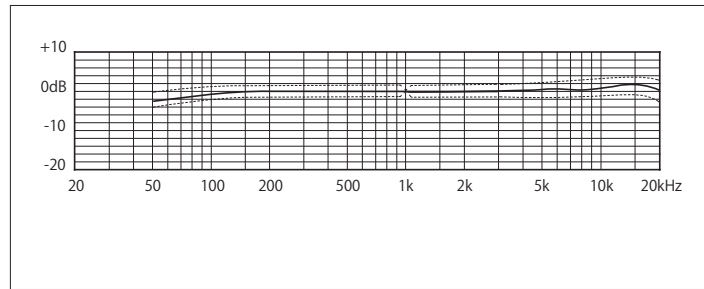

Standard Cardioid

Schoeps MK4

Wide Cardioid

Schoeps MK21

Open Cardioid

Schoeps MK22

Frequency response curve MK 22 + CMC 6

Cardioid (Large Diaflam)

Neumann M149

Frequency response curve M149