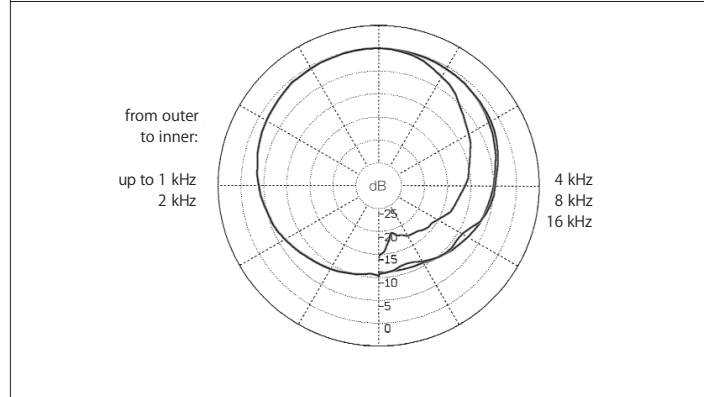

Standard Cardioid

Schoeps MK4

Wide Cardioid

Schoeps MK21

Open Cardioid

Schoeps MK22

Frequency response curve MK 22 + CMC 6

Cardioid (Large Diaflam)

Neumann M149

Frequency response curve M149