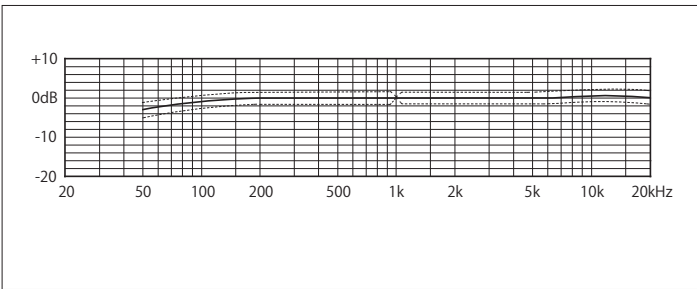

Standard Cardioid

Schoeps MK4

Wide Cardioid

Schoeps MK21

Open Cardioid

Schoeps MK22

Frequency response curve MK 22 + CMC 6

Cardioid (Large Diaflam)

Neumann M149

Frequency response curve M149